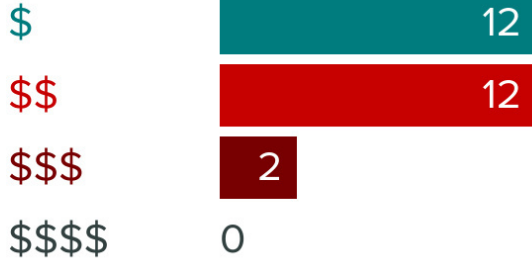

20029 SUNSHINE DRIVE #B, LONG BEACH, MS 39560

FOOD REPORT

NEIGHBORHOOD EATS

This home is located near **24** moderately priced restaurants and has an **average** variety of cuisines.

28

WITHIN 5 MILES

GOOD EATS BY CATEGORY

FAST FOOD	6
AMERICAN	6
SEAFOOD	5
MEXICAN	3
CAFES	3
COFFEE AND TEA HOUSES	3
PIZZA	2
ITALIAN	1
ASIAN	1
MUSIC AND SHOW VENUES	1